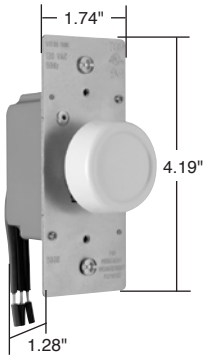

Pass & Seymour

Residential Dimmers & Fan Speed Controls Rotary R Series

R600PWV

R1000WV

Features

- Slimmer design – the trimmest rotary dimmers, 1/4" less depth than the leading competitor's models.
- Easy-to-grip knob with soft, contemporary curves goes with any décor. Interchangeable with older-style knobs.
- Excellent RFI/EMI filtering performance – won't impact sensitive electronic devices.
- Pre-stripped leads speed termination.
- No de-rating of 600 watt models in multi-gang applications.
- Leaves more room in the box for faster, easier installation.
- Makes small adjustments in lighting levels easier.
- Illuminated models are easy to find in the dark.

Catalog Number		Description	Ratings	Color
Single Pole	Three-Way			
NEW 600W Incandescent RFI Rotary Dimmers				
R600IV R600WV R600LAV		Non-Preset	120V 600W	Ivory White Light Almond
R600PIV R600PWV R600PLAV	R603PIV R603PWV R603PLAV	Preset	120V 600W	Ivory White Light Almond
NEW 600W Incandescent Lighted RFI Rotary Dimmers				
R600PLIV R600PLWV R600PLAV	R603PLIV R603PLWV R603PLAV	Preset Lighted	120V 600W	Ivory White Light Almond
NEW 1000W Incandescent RFI Rotary Dimmers				
R1000IV R1000WV R1000LAV		Non-Preset	120V 1000W	Ivory White Light Almond
R1000PIV R1000PWV R1000PLAV	R1003PIV R1003PWV R1003PLAV	Preset	120V 1000W	Ivory White Light Almond