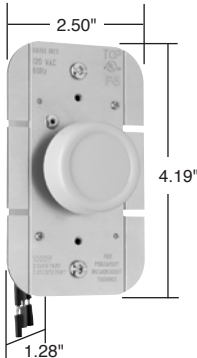

Pass & Seymour

Residential Dimmers & Fan Speed Controls Rotary R Series

R600PWV

R1000WV

Features

- Slimmer design – the trimmest rotary dimmers, 1/4" less depth than the leading competitor's models.
- Easy-to-grip knob with soft, contemporary curves goes with any décor. Interchangeable with older-style knobs.
- Excellent RFI/EMI filtering performance – won't impact sensitive electronic devices.
- Pre-stripped leads speed termination.
- No de-rating of 600 watt models in multi-gang applications.
- Leaves more room in the box for faster, easier installation.
- Makes small adjustments in lighting levels easier.
- Illuminated models are easy to find in the dark.

Catalog Number		Description	Ratings	Color
Single Pole	Three-Way			
NEW 600W Incandescent RFI Rotary Dimmers				
R600IV R600WV R600LAV		Non-Preset	120V 600W	Ivory White Light Almond
R600PIV R600PWV R600PLAV	R603PIV R603PWV R603PLAV	Preset	120V 600W	Ivory White Light Almond
NEW 600W Incandescent Lighted RFI Rotary Dimmers				
R600PLIV R600PLWV R600PLAV	R603PLIV R603PLWV R603PLAV	Preset Lighted	120V 600W	Ivory White Light Almond
NEW 1000W Incandescent RFI Rotary Dimmers				
R1000IV R1000WV R1000LAV		Non-Preset	120V 1000W	Ivory White Light Almond
R1000PIV R1000PWV R1000PLAV	R1003PIV R1003PWV R1003PLAV	Preset	120V 1000W	Ivory White Light Almond